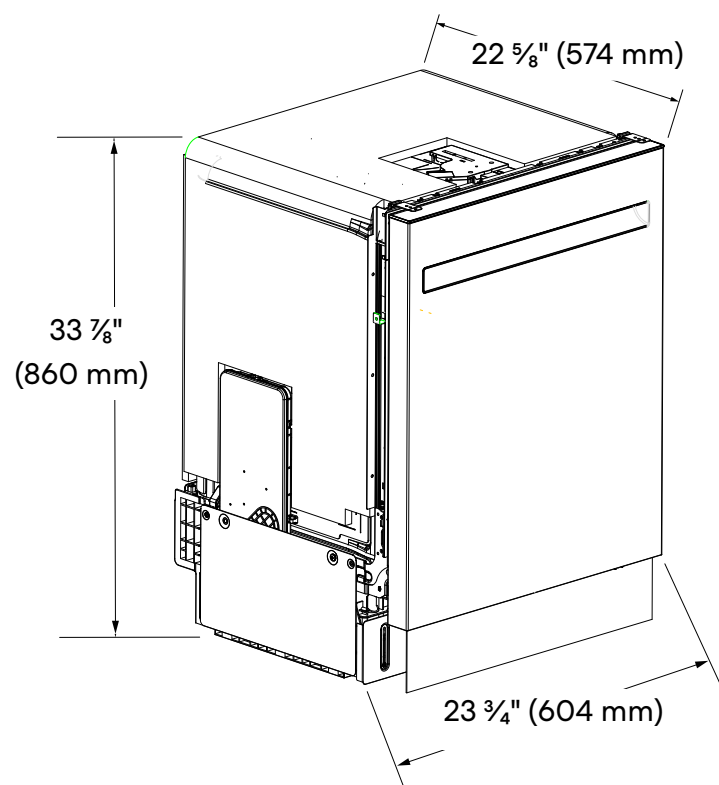

8 Wash Cycles

Hidden Touch Controls

15 Place Settings

See Page 2 for dimensions

For more information, please visit: [www.cosmoappliances.com](http://www.cosmoappliances.com)

# DIMENSIONS

## COS-DWI240TTRBK Dishwasher

**Dimensions (WxDxH): 23.8" x 22.6" x 33.9"**