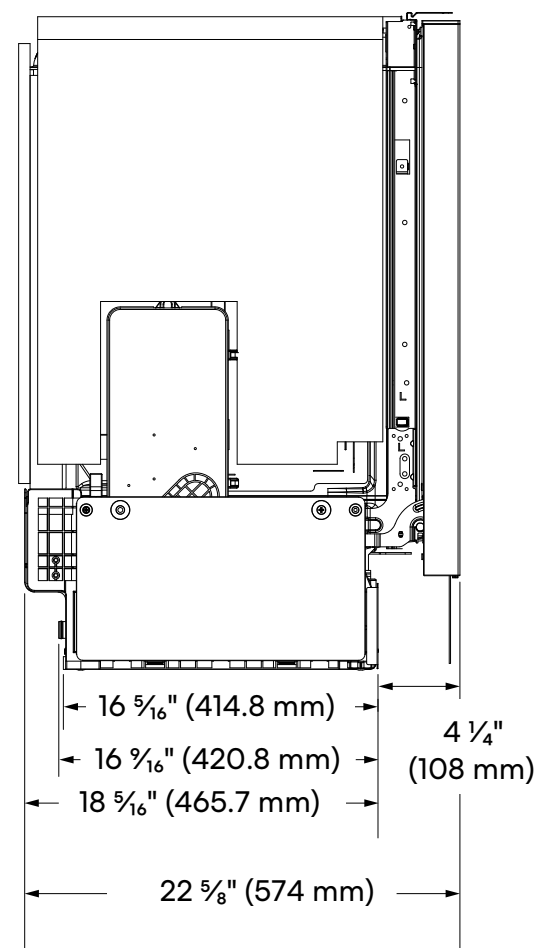

8 Wash Cycles

Hidden Touch Controls

15 Place Settings

See Page 2 for dimensions

For more information, please visit: [www.cosmoappliances.com](http://www.cosmoappliances.com)

# DIMENSIONS

## COS-DWI240TTRBK Dishwasher

**Dimensions (WxDxH): 23.8" x 22.6" x 33.9"**