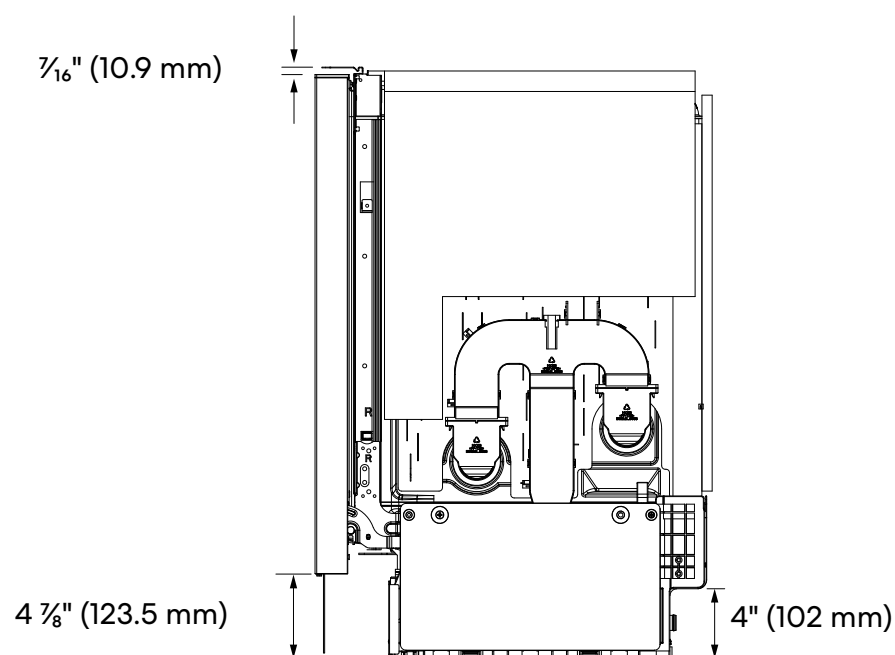

8 Wash Cycles

Hidden Touch Controls

15 Place Settings

See Page 2 for dimensions

For more information, please visit: [www.cosmoappliances.com](http://www.cosmoappliances.com)

# DIMENSIONS

## COS-DWI240TTRBK Dishwasher

**Dimensions (WxDxH): 23.8" x 22.6" x 33.9"**