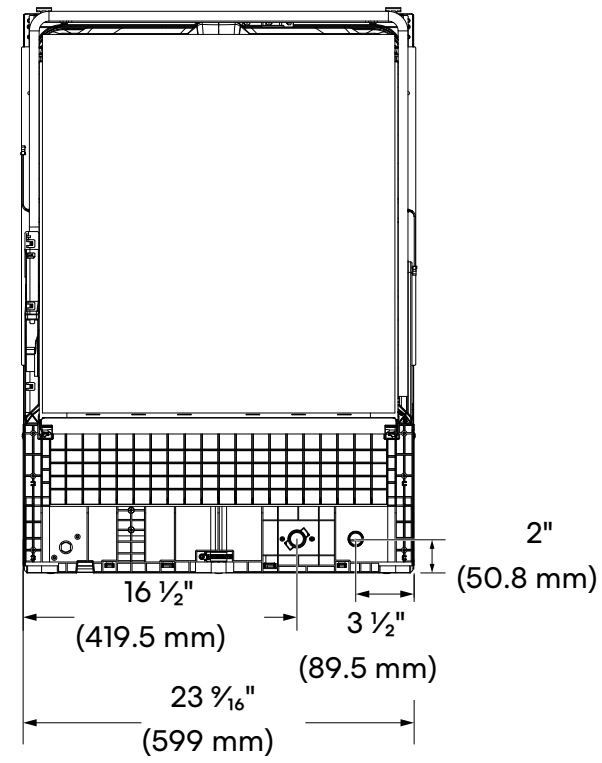

8 Wash Cycles

Hidden Touch Controls

15 Place Settings

See Page 2 for dimensions

For more information, please visit: [www.cosmoappliances.com](http://www.cosmoappliances.com)

# DIMENSIONS

## COS-DWI240TTRBK Dishwasher

**Dimensions (WxDxH): 23.8" x 22.6" x 33.9"**