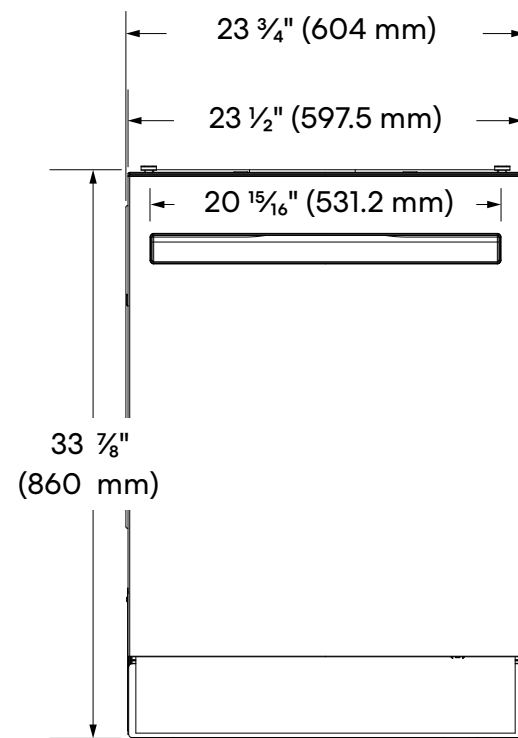

8 Wash Cycles

Hidden Touch Controls

15 Place Settings

See Page 2 for dimensions

For more information, please visit: [www.cosmoappliances.com](http://www.cosmoappliances.com)

# DIMENSIONS

## COS-DWI240TTRBK Dishwasher

**Dimensions (WxDxH): 23.8" x 22.6" x 33.9"**